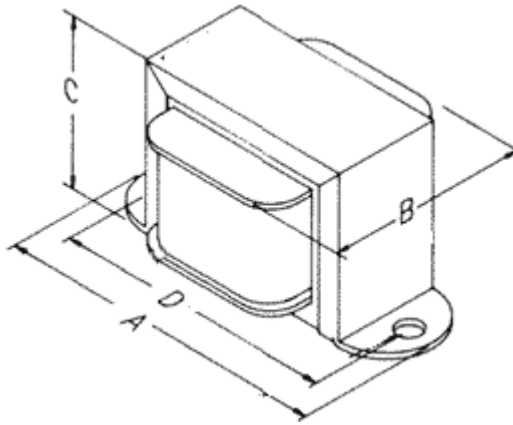

CHOKE CM3

- A: 95mm
- B: 50mm
- C: 62mm
- D: 80mm

Choke mod.	Ind. Henrys	DC Current	Resistance	Max V DC	Replacement
CM3	3H	100mA	86ohm	500V	

Dimensions (HxWxD):	Weight (Kg.):	Mount:
NOTE:		