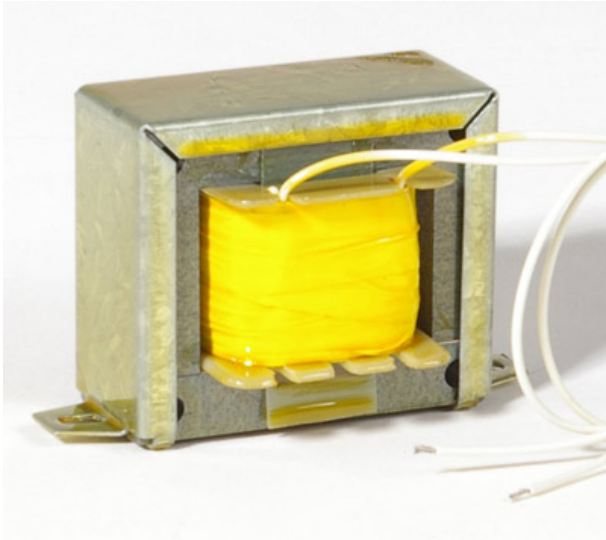

CHOKE CM3

- A: 95mm
- B: 50mm
- C: 62mm
- D: 80mm

Choke mod.	Ind. Henrys	DC Current	Resistance	Max V DC	Replacement
CM3	3H	100mA	86ohm	500V	

Dimensions (HxWxD):	Weight (Kg.):	Mount:
NOTE:		